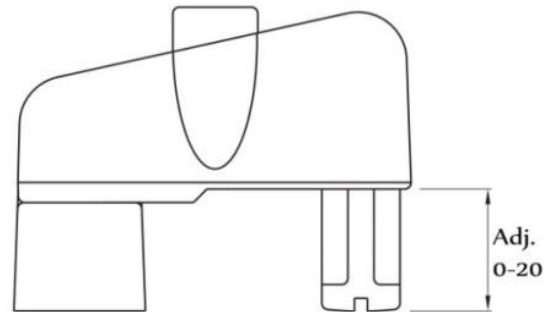

SBC370 Series Window Restraint

For further information contact:

Securefast plc
6, The Cedars Business Centre
Avon Road, Cannock
Staffordshire
WS11 1QJ

Call > +44 (0) 1704 502 801

Email > sales@securefast.co.uk

Visit > www.securefast.co.uk