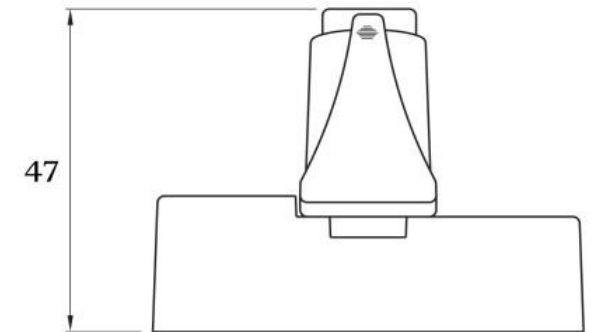

SBC370 Series Window Restraint

For further information contact:

Securefast plc
6, The Cedars Business Centre
Avon Road, Cannock
Staffordshire
WS11 1QJ

Call > +44 (0) 1704 502 801

Email > sales@securefast.co.uk

Visit > www.securefast.co.uk