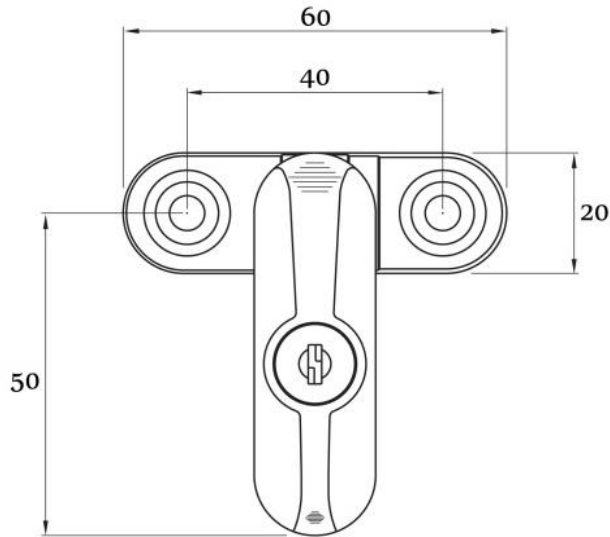

SBC370 Series Window Restraint

For further information contact:

Securefast plc
6, The Cedars Business Centre
Avon Road, Cannock
Staffordshire
WS11 1QJ

Call > +44 (0) 1704 502 801

Email > sales@securefast.co.uk

Visit > www.securefast.co.uk