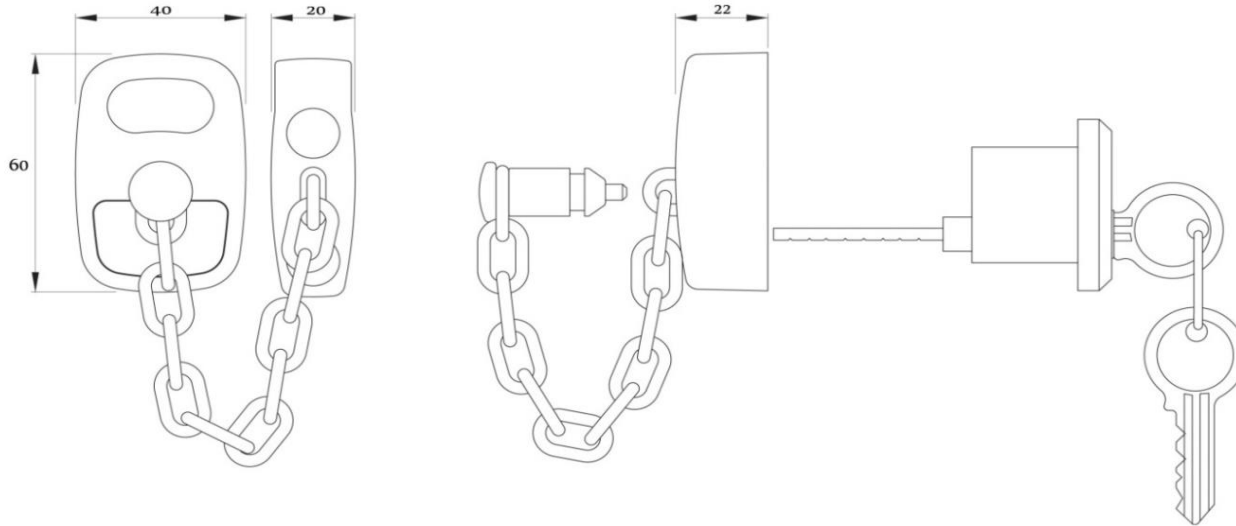

### Security Door Chain with External Release

*The Security Door Chain acts like any other door chain – except when you want to gain access from outside or when there's an emergency requiring immediate entry.*

A completely unique style of door chain, that can be fitted in the same position on a door as a conventional chain. The internal chain body engages with a standard rim cylinder on the outside of the door, thus enabling the chain to be disengaged with a key from the outside in an emergency. Where night latches are fitted, the same key could be used to operate both the door chain and night latch.

#### Features & Benefits

- Modern alternative to door safety chain
- Simple push in chain engagement
- Easy push button internal release
- External key release
- Sleeved chain option available
- Keyed alike or master keyed
- High security fixings available
- Chain length 100mm, with other lengths available on request
- Can be keyed alike with night latches

### Security Door Chain with External Release

Technical Drawing:

Product Description:	Product Code:
White with cylinder	SBC223/WE/C
Chrome with Cylinder	SBC223/CH/C
Brass Plated with cylinder	SBC223/B/C
Additional Rim Cylinder - Chrome finish	SLB154
Additional Rim Cylinder - Brass finish	SLB153
Cylinders may be supplied keyed alike	