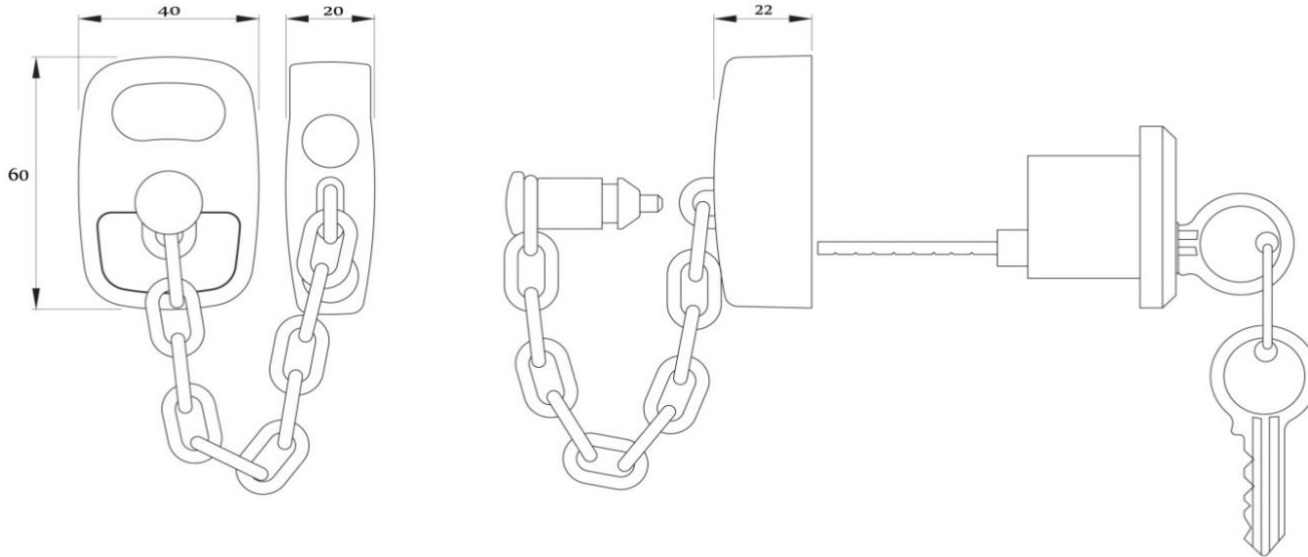

SBC223 Series Security Door Chain with External Release

The Security Door Chain acts like any other door chain – except when you want to gain access from outside or when there's an emergency requiring immediate entry.

A completely unique style of door chain, that can be fitted in the same position on a door as a conventional chain. The internal chain body engages with a standard rim cylinder on the outside of the door, thus enabling the chain to be disengaged with a key from the outside in an emergency. Where night latches are fitted, the same key could be used to operate both the door chain and night latch.

Features & Benefits

- Modern alternative to door safety chain
- Simple push in chain engagement
- Easy push button internal release
- External key release
- Sleeved chain option available
- Keyed alike or master keyed
- High security fixings available
- Chain length 100mm, with other lengths available on request
- Can be keyed alike with night latches

SBC223 Series Security Door Chain with External Release

Product Description:	Product Code:
White with cylinder	SBC223/WE/C
Chrome with Cylinder	SBC223/CH/C
Brass Plated with cylinder	SBC223/B/C
Additional Rim Cylinder - Chrome finish	SLB154
Additional Rim Cylinder - Brass finish	SLB153
Cylinders may be supplied keyed alike	