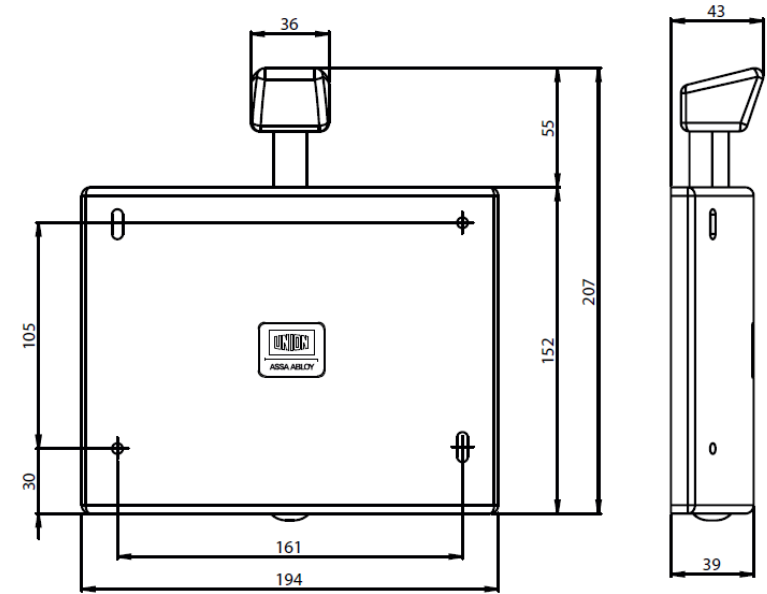

Versatile

- Ideal for any large or small applications where fire doors are installed including care homes, schools, public buildings, etc.
- Available in black, red or white
- Retro fits the footprint of existing products
- Designed to stay working longer, with a robust, rounded casing deflecting impacts

All dimensions are in millimetres