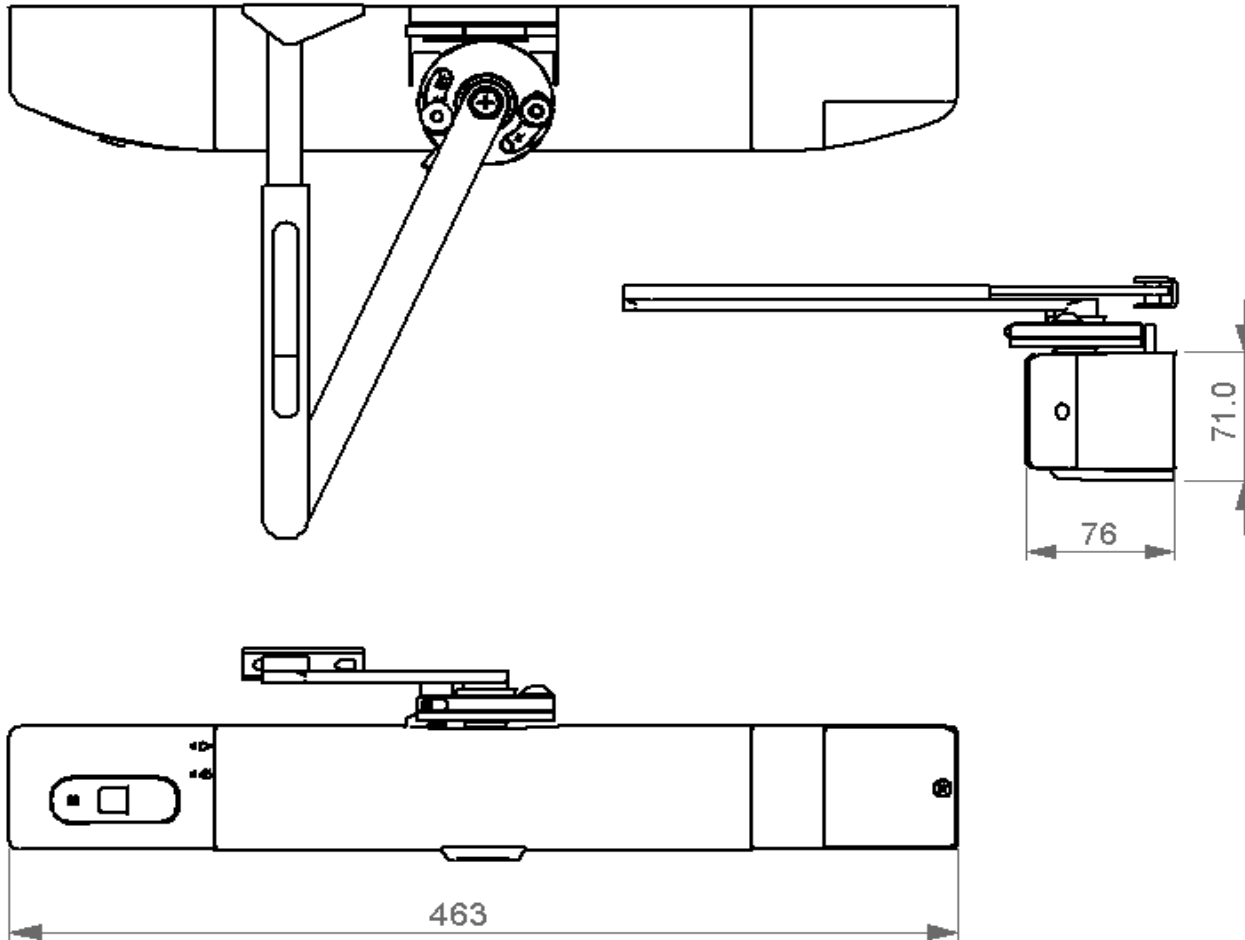

Code	Description
Hold Open type	Swing free
Power Size	4
Default setting	65dBA, 1.2 – 3.0 kHz
Preferred sounder	Continuous tone
Dimensions	L-463 x W-71 x D-76
Standard finish	Silver
Other available finishes	Stainless steel, polished steel or brass