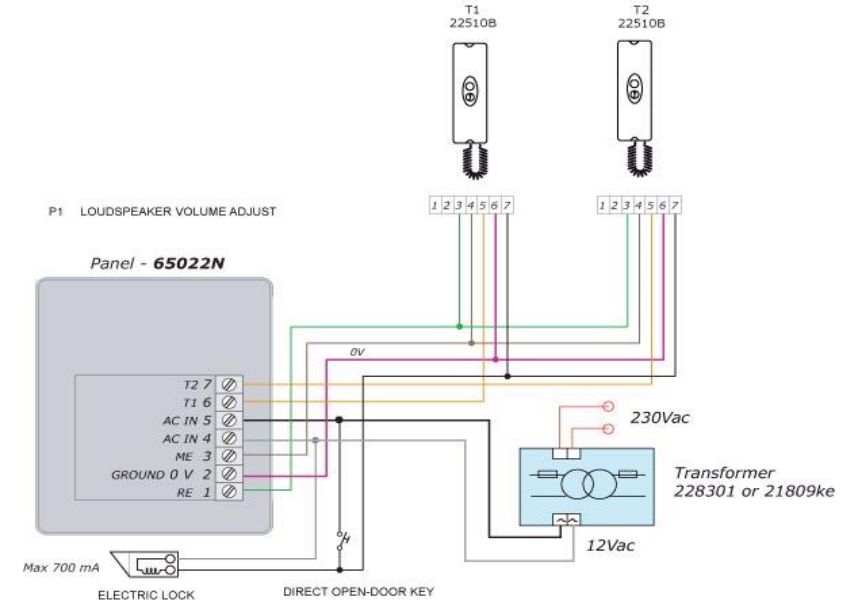

2 Button Entry

For further information contact:

Securefast plc

6, The Cedars Business Centre

Avon Road, Cannock

Staffordshire

WS11 1QJ

Call > +44 (0) 1704 502 801

Email > sales@securefast.co.uk

Visit > www.securefast.co.uk