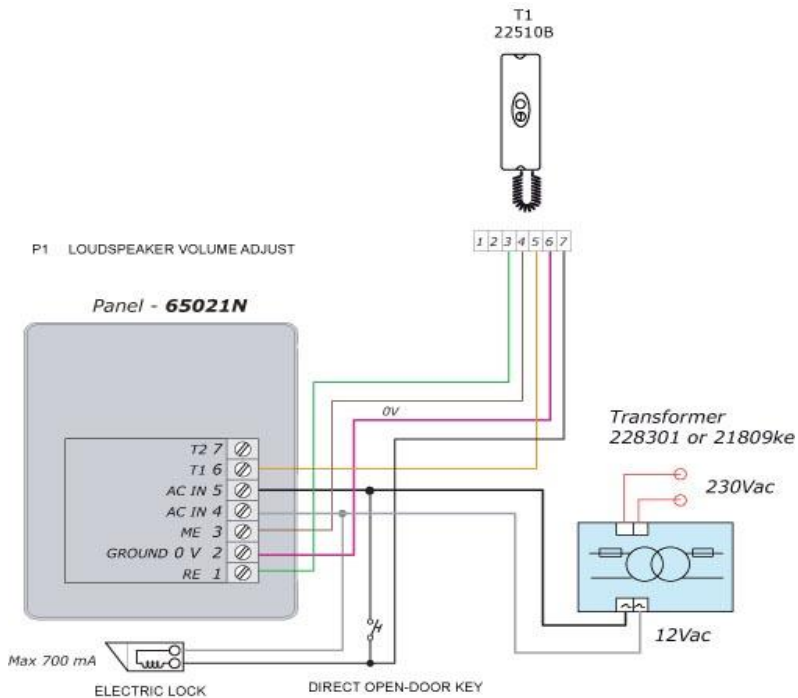

### Features & Benefits

- Available as 1 & 2 Way Door Stations have large Blue lit buttons
- Aluminium fascia design prevents water ingress into the speaker
- High visibility large blue backlit call button
- Slim line surface mounted
- Attractive stylish Ellisse handset provides a modern appearance
- Address windows
- 5 wire connection
- Up to 3 handsets can be fitted to each call button
- Each kit is supplied with a F21809 Transformers
- Number of handsets included to match the same number of call buttons

Product Code	Description
F65021N	1 Way Audio Door Entry Kit
F65022N	2 Way Audio Door Entry Kit
F22510B	Additional Handset for Kits

#### Single Button Entry

**Finishes** Anodises Aluminium Kit with White Handset

**Size** W96mm x H154mm x D32mm

**Usages** Ideal for Single and Dual occupancy buildings, particularly where visibility may be a problem