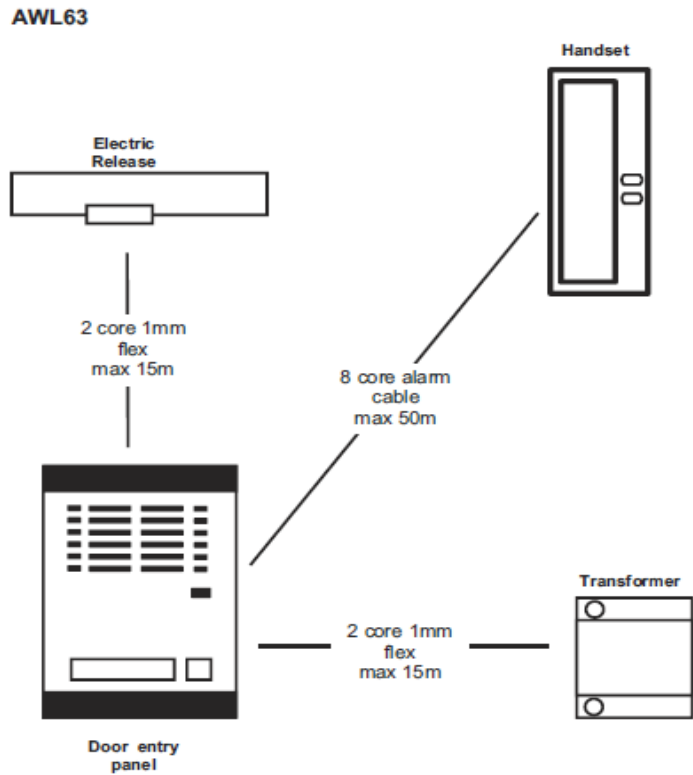

AWL63 Five Wire Audio Entry System

The AWL63 Genway Five-wire Audio Entry System is a simple single door entry telephone kit with a solid constructed door station, power transformer and slim internal handset.

The robust door station is ideal for fitting flush in a porch area or under a canopy to protect the unit from direct rainwater or alternatively the AWL63C cover can be fitted to give additional protection in exposed conditions.

Features & Benefits

- Five-wire connection
- Surface mounted internal handset with lock release
- Double ring tone
- Lifting the handset will answer the caller
- Single call button and address window on door station.
- Flush mounted robust and compact door station with indicator light.
- Can be surface mounted using the AWL63C Surface Cover, which also offers additional protection from rain water.
- The Electric Release ADCN203+S can be used with no need for an additional PSU.

Optional AWL63C surface cover (supplied separately)

AWL63 Five Wire Audio Entry System

Technical Information

AWL63	Handset	Door Station
Dimension (mm)	H201 x W88 x D62	H175 x W130 x D55
Weight (Kg)	0.24	0.7
Finish	White	Champagne
Material	-	Zinc die cast alloy
Operating Voltage	15v DC \pm 10%	14v DC
Operating Current	<10mA	<200mA
Quiescent Current	0mA	<30mA