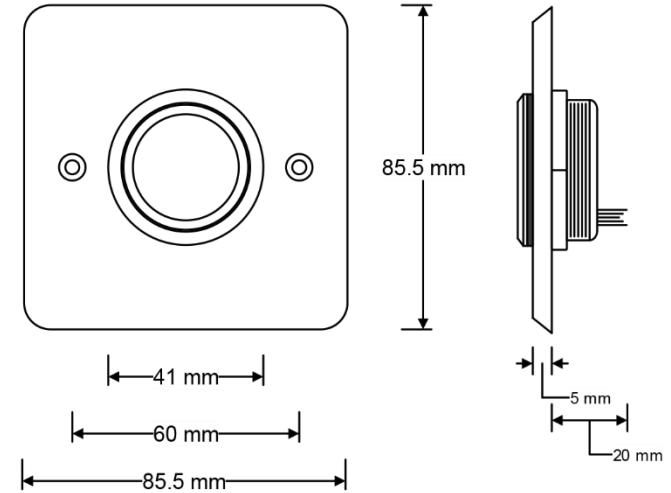

The switch operates at 12 to 24V DC and is equipped with dual colour halo illumination. (red & green) providing visual indication and logical feedback to the user.

The switch is supplied flush mounted on a 1 gang, 2mm satin stainless steel plate and the legend is silk screened. Supplied with a 35mm galvanised steel electrical backbox and fixings.

The switch can operate as either a momentary or maintained contact by adjusting the time delay accordingly.

Features & Benefits

- Infrared switch requiring NO touch
- IP65 (frontal presentation)
- Adjustable read range
- Momentary Or Maintained contact
- Dual colour (red/green) halo illumination
- 12/24V DC operation
- RoHs compliant
- Surface box available

Stock Codes	
AEB0689-1DR	“Door Release” 25mm Button
AEB0699-1DR	“Door Release” 20mm Button
AEBBOX	Surface Box

AEB0689-1DR & AEB0699-1DR “Door Release” Touch Free Exit Switches

Technical Information	
Voltage Input	12/24V DC (+10%)
Current Draw	30mA @ 24V DC
Contact Load	1A @ 24V DC
Relay	1,000,000 Operations
Infrared Sensor	100,000 Hours
Contact Arrangement	1 x N/O, 1 x N/C, 1x C
Contact Terminal	Pre-Wired PCB Connector
Read Range	4~15cm (+25%)
Output Delay Time	0.5~19 Seconds for Momentary
Output State	Set to 20 Seconds for Maintained
Illumination	Dual Halo (Red/Green) Selectable
IP Rating	IP65 (Frontal Presentation)
Operating Temp	-10°C to +70°C
Weight	50g
Dimensions	85.5 x 85.5 x 2mm