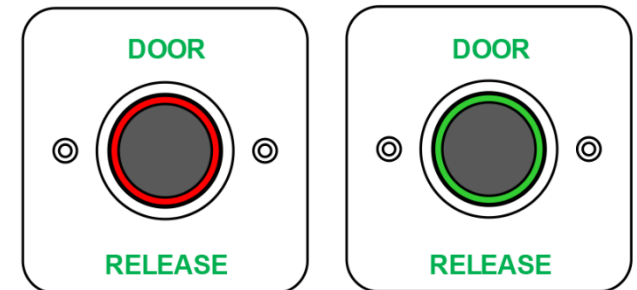

AEB0689-1DR & AEB0699-1DR “Door Release” Touch Free Exit Switches

AEB0689-1DR

AEB0699-1DR

These Touch Free Exit Switches are a versatile switch which utilises infrared technology meaning that it requires no physical touch for activation. Which can help limit virus contagion and other contaminants making it particularly suitable for hospitals, care homes, health facilities, offices and many other public buildings.

The switch operates at 12 to 24V DC and is equipped with dual colour halo illumination. (red & green) providing visual indication and logical feedback to the user.

The switch is supplied flush mounted on a 1 gang, 2mm satin stainless steel plate and the legend is silk screened. Supplied with a 35mm galvanised steel electrical backbox and fixings.

The switch can operate as either a momentary or maintained contact by adjusting the time delay accordingly.

Features & Benefits

- Infrared switch requiring NO touch
- IP65 (frontal presentation)
- Adjustable read range
- Momentary Or Maintained contact
- Dual colour (red/green) halo illumination
- 12/24V DC operation
- RoHs compliant
- Surface box available

Stock Codes	
AEB0689-1DR	“Door Release” 25mm Button
AEB0699-1DR	“Door Release” 20mm Button
AEBBOX	Surface Box

AEB0689-1DR & AEB0699-1DR “Door Release” Touch Free Exit Switches

Technical Information	
Voltage Input	12/24V DC (+10%)
Current Draw	30mA @ 24V DC
Contact Load	1A @ 24V DC
Relay	1,000,000 Operations
Infrared Sensor	100,000 Hours
Contact Arrangement	1 x N/O, 1 x N/C, 1x C
Contact Terminal	Pre-Wired PCB Connector
Read Range	4~15cm (+25%)
Output Delay Time	0.5~19 Seconds for Momentary
Output State	Set to 20 Seconds for Maintained
Illumination	Dual Halo (Red/Green) Selectable
IP Rating	IP65 (Frontal Presentation)
Operating Temp	-10°C to +70°C
Weight	50g
Dimensions	85.5 x 85.5 x 2mm