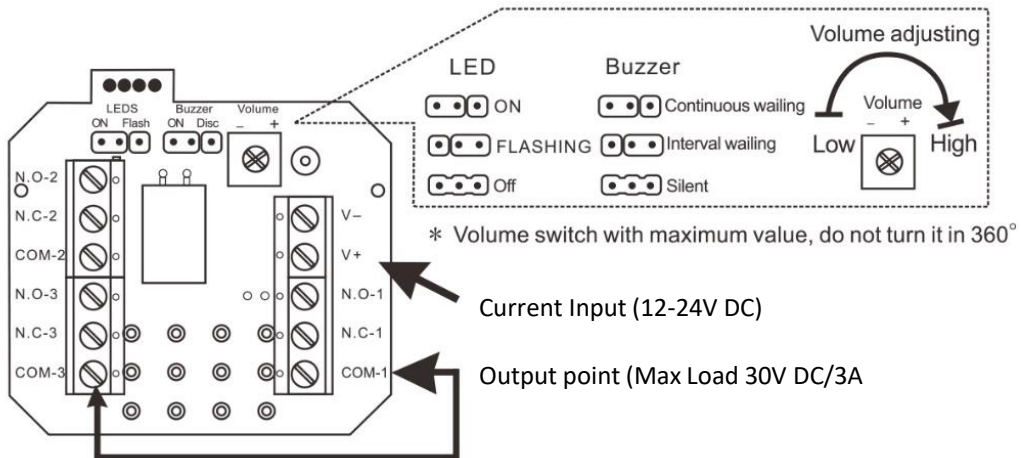

ACP350 Triple Pole Emergency Call Point with Dual Light and Buzzer

The Securefast ACP350 triple pole call point is designed for optimum security and visibility.

The ACP350 shows a green box when the unit is in the locked state. If the unit is activated by pressing the emergency panel the door will unlock and the unit will flash red in addition to a sounder being activated.

To stop false activation the ACP350 is supplied with a flip cover and may be reset with the key provided.

The ACP350 is triple pole with three normally open or closed contacts for your convenience.

Features & Benefits

- Triple pole contact
- Resettable via supplied key
- Dual light activation confirmation
- Alarm sounder included (can be set to silent, interval or continuous)
- Clear hinged cover included
- Resettable activation panel
- Surface mount (can also be fitted flush)
- Input voltage 12-24V DC
- Easy to assemble and install

Call Point Activated

ACP350 Triple Pole Emergency Call Point with Dual Light and Buzzer

Technical Information	
Power Supply	12V-24V DC
Operation Current	12V DC/18mA (Standby)/75mA (Operation) 24V DC/11mA (Standby)/41mA (Operation)
Buzzer	Set as silent, interval wailing or continuous wailing
Indicator	Dual-Colour (Red & Green) Red indicator to set blinking, on or off
Output	N.O/N.C/COM Output (Maximum load of 30V/3A)
Weight	192g
Dimensions (HxWxD)	64 x 93 x 90mm
Material	ABS, PC