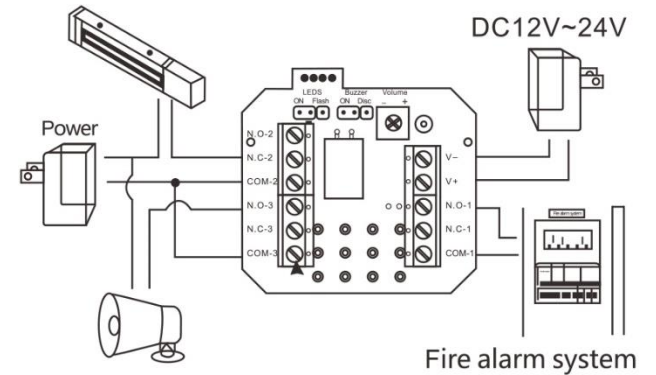

ACP350 Triple Pole Emergency Call Point with Dual Light and Buzzer

The Securefast ACP350 triple pole call point is designed for optimum security and visibility.

The ACP350 shows a green box when the unit is in the locked state. If the unit is activated by pressing the emergency panel the door will unlock and the unit will flash red in addition to a sounder being activated.

To stop false activation the ACP350 is supplied with a flip cover and may be reset with the key provided.

The ACP350 is triple pole with three normally open or closed contacts for your convenience.

Features & Benefits

- Triple pole contact
- Resettable via supplied key
- Dual light activation confirmation
- Alarm sounder included (can be set to silent, interval or continuous)
- Clear hinged cover included
- Resettable activation panel
- Surface mount (can also be fitted flush)
- Input voltage 12-24V DC
- Easy to assemble and install

Call Point Activated

ACP350 Triple Pole Emergency Call Point with Dual Light and Buzzer

Technical Information	
Power Supply	12V-24V DC
Operation Current	12V DC/18mA (Standby)/75mA (Operation) 24V DC/11mA (Standby)/41mA (Operation)
Buzzer	Set as silent, interval wailing or continuous wailing
Indicator	Dual-Colour (Red & Green) Red indicator to set blinking, on or off
Output	N.O/N.C/COM Output (Maximum load of 30V/3A)
Weight	192g
Dimensions (HxWxD)	64 x 93 x 90mm
Material	ABS, PC