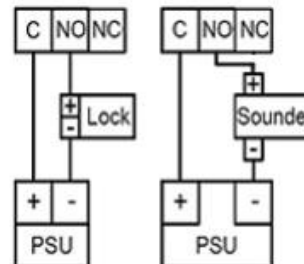

ACP320/G Securefast Resettable Call Point with Status Display

The Securefast ACP320/G is a resettable call point, with double pole change over contacts.

The call point also comes with a hinged front cover to prevent the unit from being activated by accident.

The unit includes a status display showing if it's locked or unlocked and can be easily reset via key on the front of the unit.

Wiring Diagram

Features & Benefits

- Dimensions – H87 x W91 x D53 mm
- Switch rating: - 5A/125/250 VAC
- Resettable
- Status display
- Plastic cover to prevent false activation
- Double pole
- Easy reset via key to front of call point
- Surface mount only