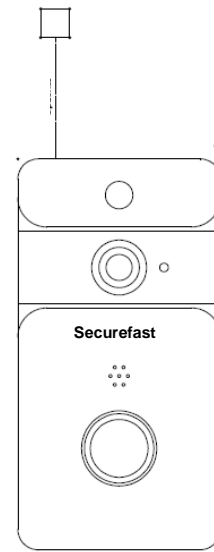

AML5C IP53 Video Doorbell with Chime

| Technical Information | |
|------------------------|---|
| Resolution | 1280*720 |
| Field of viewing angle | 166 degree |
| IR LED | 6pcs 850nm |
| Wi-Fi (2.4GHz) | 802.11b/g/n supported |
| Audio | Two way speaking |
| Recording | Micro SD Card (8/16/32GB) not included in the package |
| Push | Quick push for 2 seconds to wake up for 600ms |
| Prompting | Press/PIR/cell phone positive waking up |
| Waterproof | IP53 (Rain Proof) |
| Battery | 3200mAh (Low power warning on app) |
| Material | Black and silver plastic |
| Size (H-W-D) | 135 x 70 x 30 mm (main unit) |
| Charging | Via standard Micro USB cable (not supplied) |