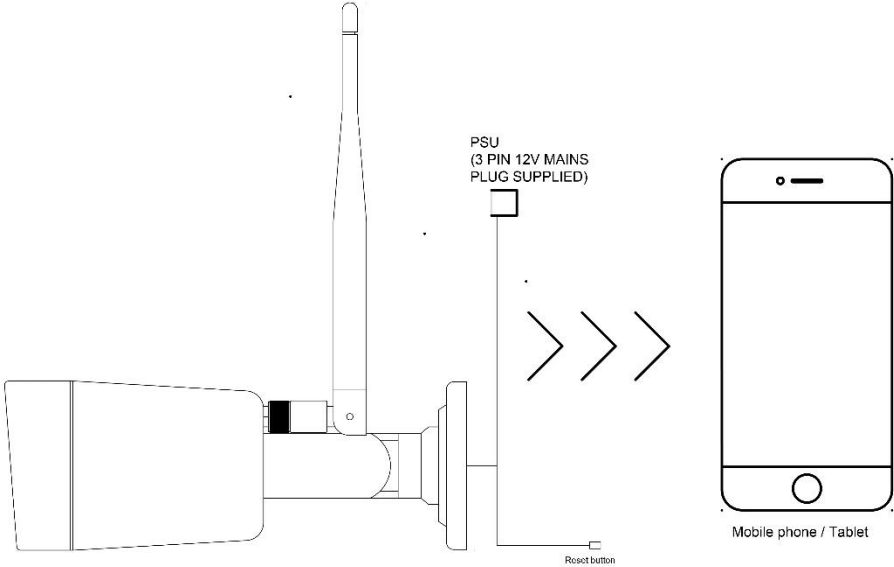

The AB72-2 offers day and night vision with the added advantage of two way communication and instant recording via the MicroSD (not supplied) or The Cloud.

Supports  
**128GB**  
MicroSD

#### Features & Benefits

- 1080p Full HD video recording
- IP67 Rated for external usage
- Vision up to 30m
- Sharp night vision with 18 infrared LED's
- Easy to set up camera and app
- Compatible with both iOS and Android
- Supports 2.4GHz wireless networks
- 2.0MP Camera
- Recording and playback via 128GB MicroSD card
- Aluminium construction
- Powered using the single pin 12V DC power plug supplied

### AB72-2 External Camera with 2 Way Audio Capability

Technical Information	
Resolution	1080p full HD MP
Viewing Angle	65 Degrees
Dimensions	24.50 x 18.50 x 12.00 cm
Weight	0.6kg
Power Supply	12V DC, 1A
Certifications	CE, FCC
Image sensor	½.8" Colour CMOS Sensor
Minimum Illumination	0.5lux