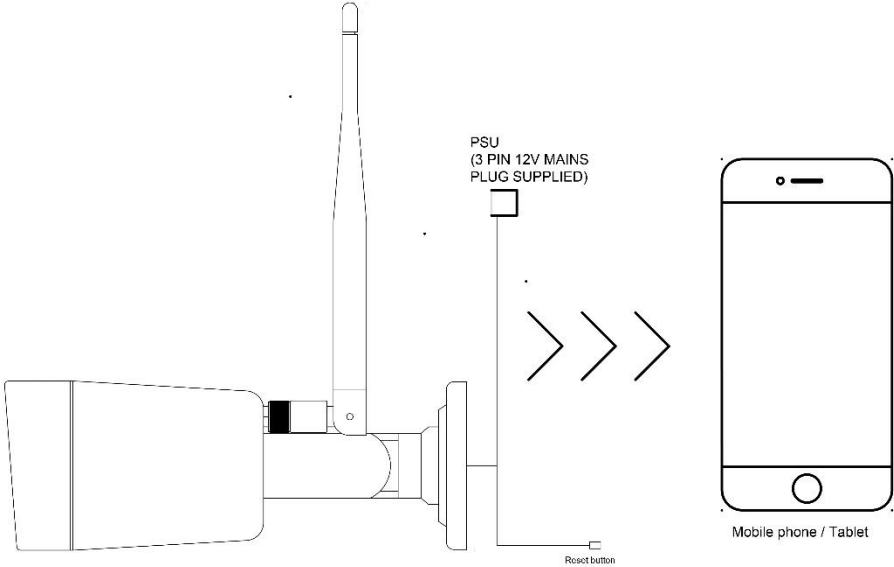

#### Features & Benefits

- 1080p Full HD video recording
- IP67 Rated for external usage
- Vision up to 30m
- Sharp night vision with 18 infrared LED's
- Easy to set up camera and app
- Compatible with both iOS and Android
- Supports 2.4GHz wireless networks
- 2.0MP Camera
- Recording and playback via 128GB MicroSD card
- Aluminium construction
- Powered using the single pin 12V DC power plug supplied

Supports  
**128GB**  
MicroSD

### AB72-2 External Camera with 2 Way Audio Capability

Technical Information	
Resolution	1080p full HD MP
Viewing Angle	65 Degrees
Dimensions	24.50 x 18.50 x 12.00 cm
Weight	0.6kg
Power Supply	12V DC, 1A
Certifications	CE, FCC
Image sensor	½.8" Colour CMOS Sensor
Minimum Illumination	0.5lux