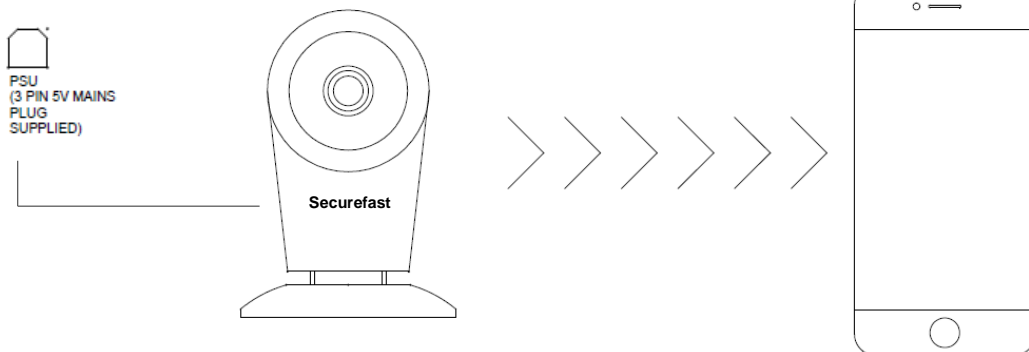

The unit is supplied with a mini USB cable and incorporates a wall monitoring bracket, plus magnetic base to install into any application.

Features & Benefits

- Network video playback and remote image capture
- Support two-way voice intercom
- Portable smart Wi-Fi camcorder
- 1MP Camera
- 720P wide angle view
- Support Android and Apple software
- Supports Micro SD card
- Night vision function

AC10S-10 Wi-Fi Camera with Night Vision

Technical Information	
Image Sensor	HD720P/25fps
Wireless	IEEE802.11b/g/n
Wireless Mode	Direct mode/Wi-Fi mode
Storage Media	Up to 64GB Micro SD (Not included)
Video Compression	H.264
Lens	3.6mm
Day & Night	Electronic (IR-CUT Filter with Audio Switch)
Colour/Material	White/Plastic
Dimensions (H-W-D)	115 x 60 x 80 mm
Fixing	Wall Bracket & Magnetic Base
Charging	Requires a Micro USB cable charger (Not supplied)