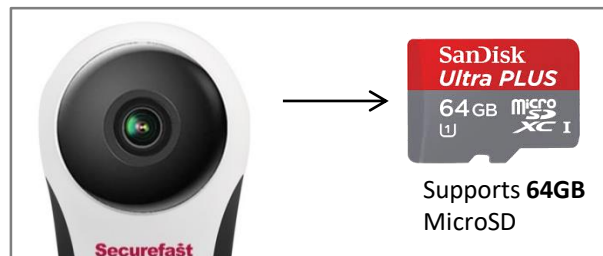

AC10S-10 Wi-Fi Camera with Night Vision

The small and compact AC10S-10 Wi-Fi camera with additional night vision which has a 1 Megapixel lens and a 720P wide angle view.

The camera uses Wi-Fi technology allowing video footage to be viewed anywhere in the world from a handheld device such as a phone or tablet.

The camera has a motion detector, ideal for home security, to check on pets, or even check on children in another room. To assist with this the unit uses high quality night vision technology creating an image at night just as clear as in the day.

The unit is supplied with a mini USB cable and incorporates a wall monitoring bracket, plus magnetic base to install into any application.

Features & Benefits

- Network video playback and remote image capture
- Support two-way voice intercom
- Portable smart Wi-Fi camcorder
- 1MP Camera
- 720P wide angle view
- Support Android and Apple software
- Supports Micro SD card
- Night vision function

AC10S-10 Wi-Fi Camera with Night Vision

Technical Information	
Image Sensor	HD720P/25fps
Wireless	IEEE802.11b/g/n
Wireless Mode	Direct mode/Wi-Fi mode
Storage Media	Up to 64GB Micro SD (Not included)
Video Compression	H.264
Lens	3.6mm
Day & Night	Electronic (IR-CUT Filter with Audio Switch)
Colour/Material	White/Plastic
Dimensions (H-W-D)	115 x 60 x 80 mm
Fixing	Wall Bracket & Magnetic Base
Charging	Requires a Micro USB cable charger (Not supplied)