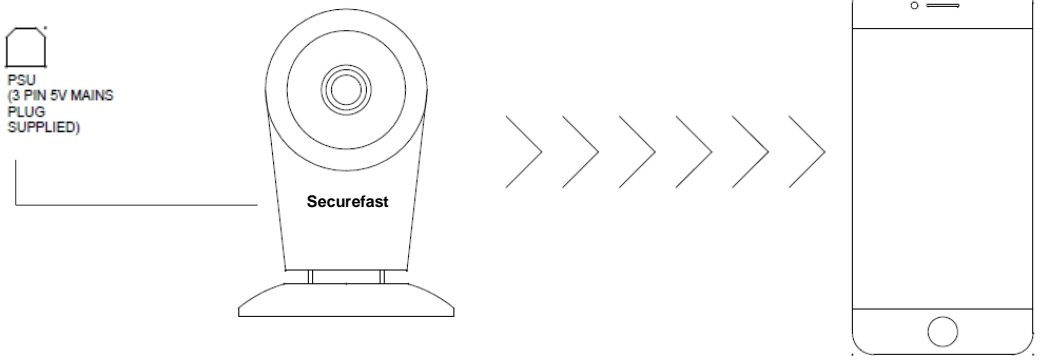

The unit is supplied with a mini USB cable and incorporates a wall monitoring bracket, plus magnetic base to install into any application.

Features & Benefits

- Network video playback and remote image capture
- Support two-way voice intercom
- Portable smart Wi-Fi camcorder
- 1MP Camera
- 720P wide angle view
- Support Android and Apple software
- Supports Micro SD card
- Night vision function

AC10S-10 Wi-Fi Camera with Night Vision

Technical Information	
Image Sensor	HD720P/25fps
Wireless	IEEE802.11b/g/n
Wireless Mode	Direct mode/Wi-Fi mode
Storage Media	Up to 64GB Micro SD (Not included)
Video Compression	H.264
Lens	3.6mm
Day & Night	Electronic (IR-CUT Filter with Audio Switch)
Colour/Material	White/Plastic
Dimensions (H-W-D)	115 x 60 x 80 mm
Fixing	Wall Bracket & Magnetic Base
Charging	Requires a Micro USB cable charger (Not supplied)