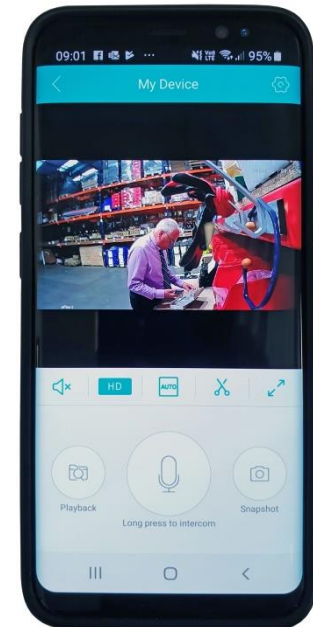

AC10S-10 Wi-Fi Camera with Night Vision

The small and compact AC10S-10 Wi-Fi camera with additional night vision which has a 1 Megapixel lens and a 720P wide angle view.

The camera uses Wi-Fi technology allowing video footage to be viewed anywhere in the world from a handheld device such as a phone or tablet.

The camera has a motion detector, ideal for home security, to check on pets, or even check on children in another room. To assist with this the unit uses high quality night vision technology creating an image at night just as clear as in the day.

The unit is supplied with a mini USB cable and incorporates a wall monitoring bracket, plus magnetic base to install into any application.

Features & Benefits

- Network video playback and remote image capture
- Support two-way voice intercom
- Portable smart Wi-Fi camcorder
- 1MP Camera
- 720P wide angle view
- Support Android and Apple software
- Supports Micro SD card
- Night vision function