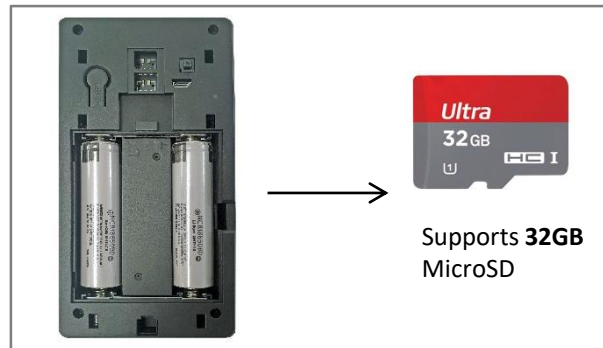

AML2C Video Doorbell with Chime

The Securefast video doorbell is a high-grade video doorbell which comes complete with a plugable chime.

The intelligent Wi-Fi configuration allows long distance signal transmission, meaning that the video footage can be viewed anywhere in the world, from any handheld device such as a phone or tablet.

Visitors can also make video calls with the owner of the premises, which can be recorded for a short period of time. Wi-Fi connection to the video doorbell enables it to connect multiple users and allow live online viewing at the same time.

Features & Benefits

- The unit has one year stand by battery life, therefore there is no need for hard-wiring
- Advanced high speed video processor chip
- Long distance signal transmission, support mobile phone real time monitoring
- High definition video and two way voice call makes communication clearer
- Wi-Fi connection for convenient monitoring
- Low power consumption and energy saving
- Built in IR LED, support night vision for safety monitoring at night
- Micro SD Card storage and cloud storage
- Micro USB cable is required for charging
- Security screws prevent easy removal
- App can be put on multiple mobile devices