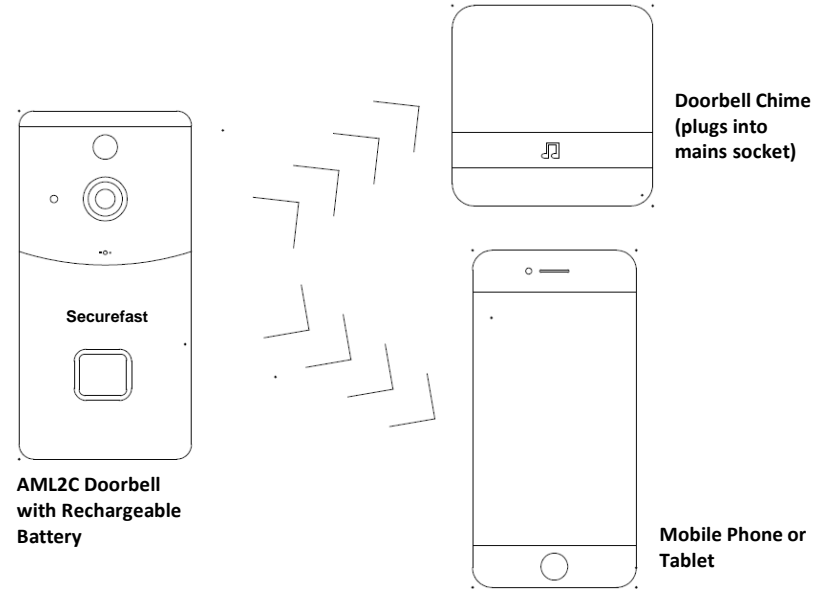

AML2C Video Doorbell with Chime

AML2C

The Securefast video doorbell is a high-grade video doorbell which comes complete with a plugable chime.

The intelligent Wi-Fi configuration allows long distance signal transmission, meaning that the video footage can be viewed anywhere in the world, from any handheld device such as a phone or tablet.

Visitors can also make video calls with the owner of the premises, which can be recorded for a short period of time. Wi-Fi connection to the video doorbell enables it to connect multiple users and allow live online viewing at the same time.

Features & Benefits

- The unit has one year stand by battery life, therefore there is no need for hard-wiring
- Advanced high speed video processor chip
- Long distance signal transmission, support mobile phone real time monitoring
- High definition video and two way voice call makes communication clearer
- Wi-Fi connection for convenient monitoring
- Low power consumption and energy saving
- Built in IR LED, support night vision for safety monitoring at night
- Micro SD Card storage and cloud storage
- Micro USB cable is required for charging
- Security screws prevent easy removal
- App can be put on multiple mobile devices

AML2C Video Doorbell with Chime

Technical Information	
Resolution	1280*720
Field of viewing angle	166 degree
IR LED	6pcs 850nm
Wi-Fi (2.4GHz)	802.11b/g/n supported
Audio	Two way speaking
Recording	Micro SD Card (8/16/32GB) not included in the package
Push	Quick push for 2 seconds to wake up for 600ms
Prompting	Press/PIR/cell phone positive waking up
Battery	2 x 18650 (Total – 6800mAh) (App shows low power warning)
Material	Grey and black plastic
Size (H-W-D)	144 x 75 x 32 mm (main unit)
Charging	Via standard Micro USB cable (not supplied) Takes around 12 hours to fully charge