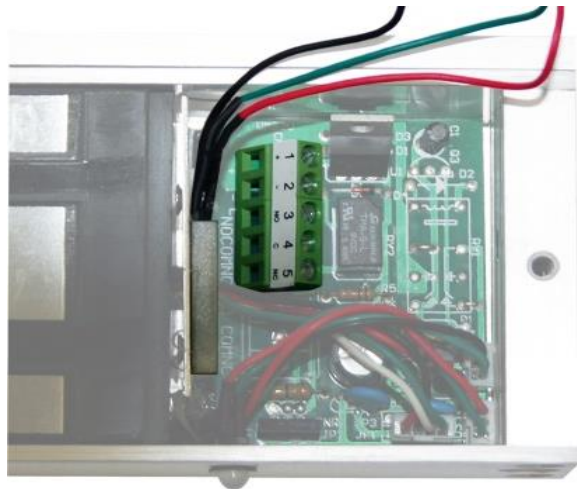

The Hall Effect monitoring found in normal magnets gives only lock status monitoring. These magnets give lock status as well as door status.

Fire Rated to EN1634-1 for 30 & 60 minute timber fire door and with a minimum holding force of 500lbs (2220N).

Product Code	Description
AEM10002/DS	Single Slimline Monitored Magnet with Read Switch
AEM10004/DS	Double Slimline Monitored Magnet with Read Switch

Slimline Electro-Magnetic Locks with Door Status Monitoring

Technical Information

	AEM10002/DS	AEM10004/DS
Operating Voltage	12/24V DC	
Maximum Current Draw	500mA / 250mA	1 Amp / 500mA
Lock Sensor Output	C/NO/NC (0.5 amp)	C/NO/NC x 2 (0.5 amp)
Door Status Output	C/NO/NC (0.5 amp)	C/NO/NC x 2 (0.5 amp)
Dimensions	L250 x W25 x H50mm	L500 x W25 x H50mm
Weight	2kg	3.95kg
Operating Temperature	-10°C to 55°C	
Input Voltage	Selectable via Jumpers	

Features & Benefits

- True Door Status sensor
- Designed to be operated by 12 or 24CV DC systems
- Easy to install
- Low maintenance with no moving parts
- Satin Anodised Aluminium finish
- Retrofit with Securefast range of Brackets
- Safety bolts which prevent magnet from detaching from bracket
- Single and Double Electro Magnetic Locks available
- Fire rated to EN1634-1 for 30 & 60 minute Fire Doors