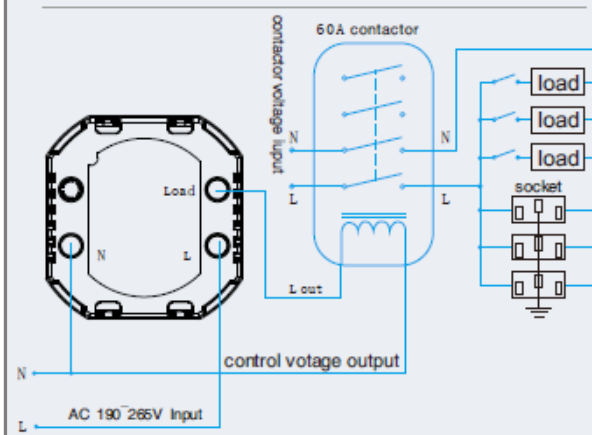

Connected with AC contactor

Product Details

Voltage ac 190-365V (50-60Hz)

Egress Time 10-30s
Delay

Load Current ≤16A

Service Life 100,000 time use

Operating Temperature 10°C-60°C

Operating Humidity 50°C 10-95%

Dimensions (WxHxD) 86 x 86 x 44 (mm)

For further information contact:

Securefast PLC
Unit 6 & 7
The Cedars Business Centre
Avon Road, Cannock
Staffordshire
WS11 1QJ

Call> +44 (0) 1704 502 801

Email > sales@securefast.co.uk

Visit > www.securefast.co.uk