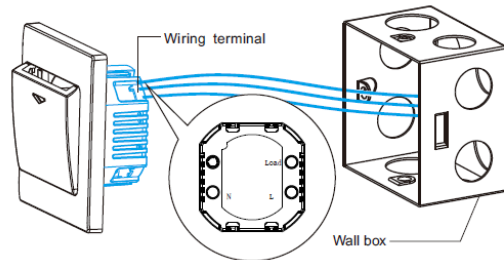

Draw out power cable from wall box and trim up, press tightly on terminal block as illustration