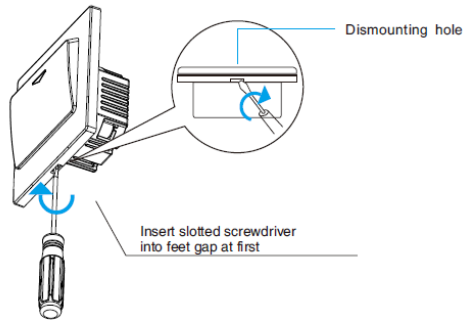

SSL961 Hotel Energy Saving Switch

Specifications

Installation

Open the cover plate of card key switch from driving parts box with screwdriver