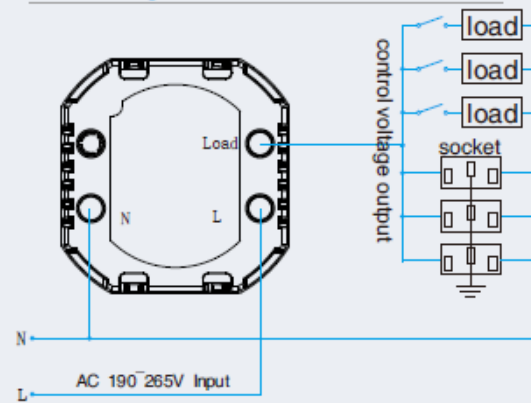

Wiring

Normal wiring