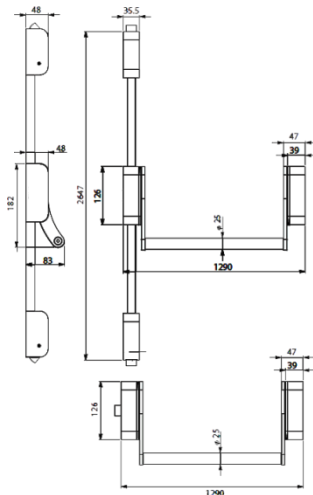

316 Stainless Steel Touch Bar & Push Bar Panic Exit Hardware

Push Bar Range

SED501-SS	Single Point Latch
SED502-SS	Two Point with Vertical Pullman Catches
SED503-SS	Three Point with Horizontal Catches

Touch Bar Range

SED551-SS	Single Point Latch
SED552-SS	Two Point with Vertical Pullman Catches
SED553-SS	Three Point with Horizontal Catches

Outside Access Device

SED500LE-SE	Without Cylinder
SED500LEC-SE	With Cylinder

For further information contact:

Securefast plc
Unit 6 & 7
The Cedars Business Centre
Avon Road, Cannock
Staffordshire
WS11 1QJ

Call > +44 (0) 1704 502 801

Email > sales@securefast.co.uk

Visit > www.securefast.co.uk