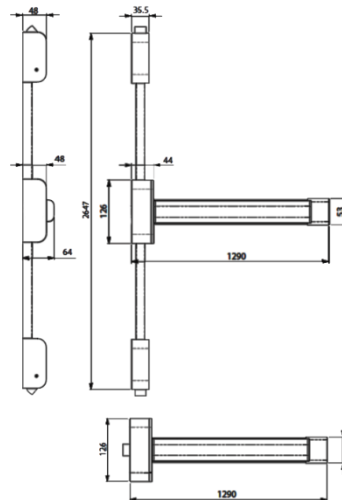

316 Stainless Steel Touch Bar & Push Bar Panic Exit Hardware

Push Bar Range

SED501-SS	Single Point Latch
SED502-SS	Two Point with Vertical Pullman Catches
SED503-SS	Three Point with Horizontal Catches

Touch Bar Range

SED551-SS	Single Point Latch
SED552-SS	Two Point with Vertical Pullman Catches
SED553-SS	Three Point with Horizontal Catches

Outside Access Device

SED500LE-SE	Without Cylinder
SED500LEC-SE	With Cylinder