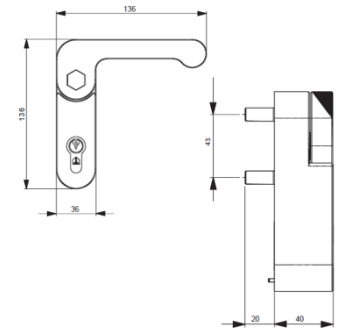

316 Stainless Steel Touch Bar & Push Bar Panic Exit Hardware

Push Bar Range

SED501-SS	Single Point Latch
SED502-SS	Two Point with Vertical Pullman Catches
SED503-SS	Three Point with Horizontal Catches

Touch Bar Range

SED551-SS	Single Point Latch
SED552-SS	Two Point with Vertical Pullman Catches
SED553-SS	Three Point with Horizontal Catches

Outside Access Device

SED500LE-SE	Without Cylinder
SED500LEC-SE	With Cylinder