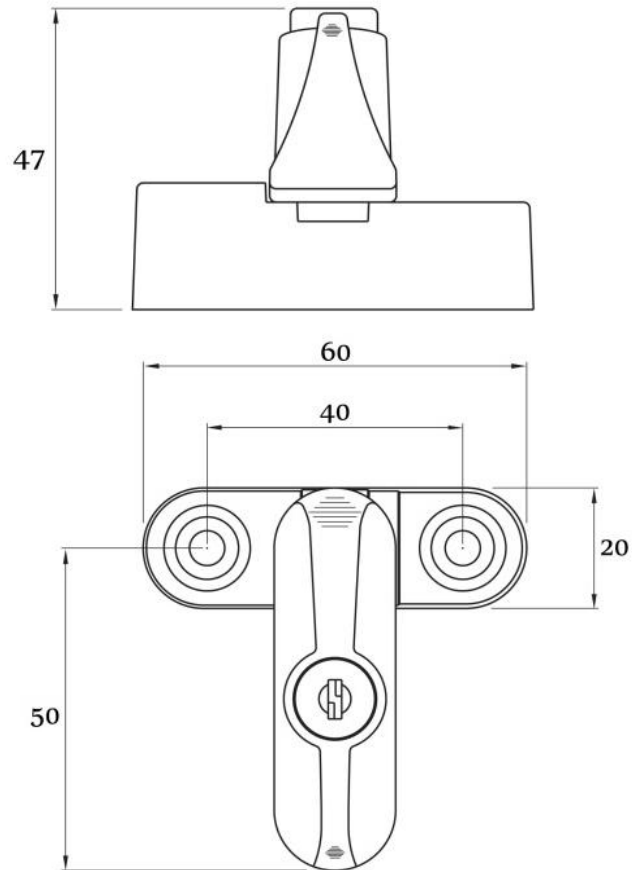

Securefast Window Restraint – SBC370

Technical Drawing:

For further information contact:

Securefast plc
Unit 6 & 7
The Cedars Business Centre
Avon Road, Cannock
Staffordshire
WS11 1QJ

Call> +44 (0) 1543 501600

Email > sales@securefast.co.uk

Visit > www.securefast.co.uk