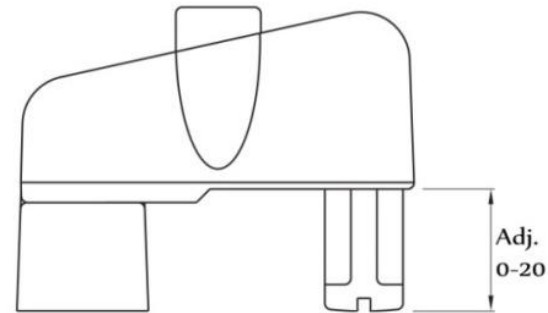

Securefast Window Restraint – SBC370

Technical Drawing:

For further information contact:

Securefast plc
Unit 6 & 7
The Cedars Business Centre
Avon Road, Cannock
Staffordshire
WS11 1QJ

Call> +44 (0) 1543 501600

Email > sales@securefast.co.uk

Visit > www.securefast.co.uk