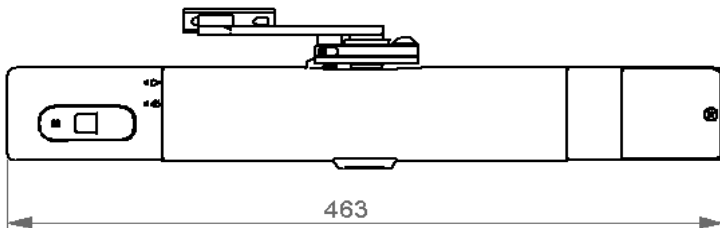

Technical Information

Code	Description
Hold Open type	Swing free
Power Size	4
Default setting	65dBA, 1.2 – 3.0 kHz
Preferred sounder	Continuous tone
Dimensions	L-463 x W-71 x D-76
Standard finish	Silver
Other available finishes	Stainless steel, polished steel or brass