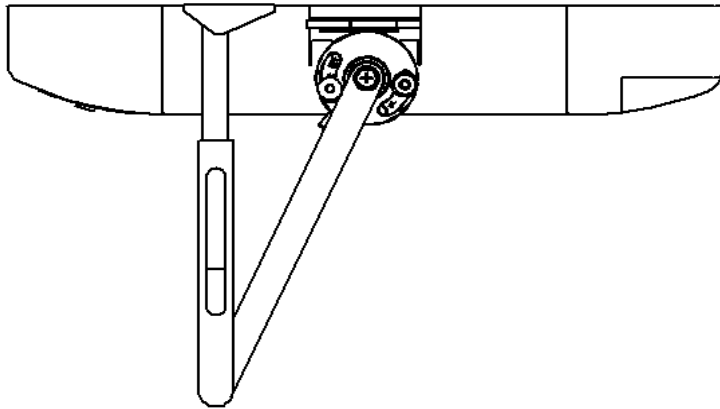

Technical Information

Code	Description
Hold Open type	Swing free
Power Size	4
Default setting	65dBA, 1.2 – 3.0 kHz
Preferred sounder	Continuous tone
Dimensions	L-463 x W-71 x D-76
Standard finish	Silver
Other available finishes	Stainless steel, polished steel or brass