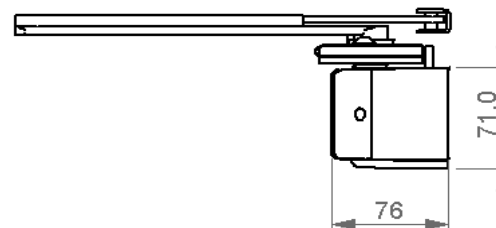

Technical Information

Code	Description
Hold Open type	Swing free
Power Size	4
Default setting	65dBA, 1.2 – 3.0 kHz
Preferred sounder	Continuous tone
Dimensions	L-463 x W-71 x D-76
Standard finish	Silver
Other available finishes	Stainless steel, polished steel or brass