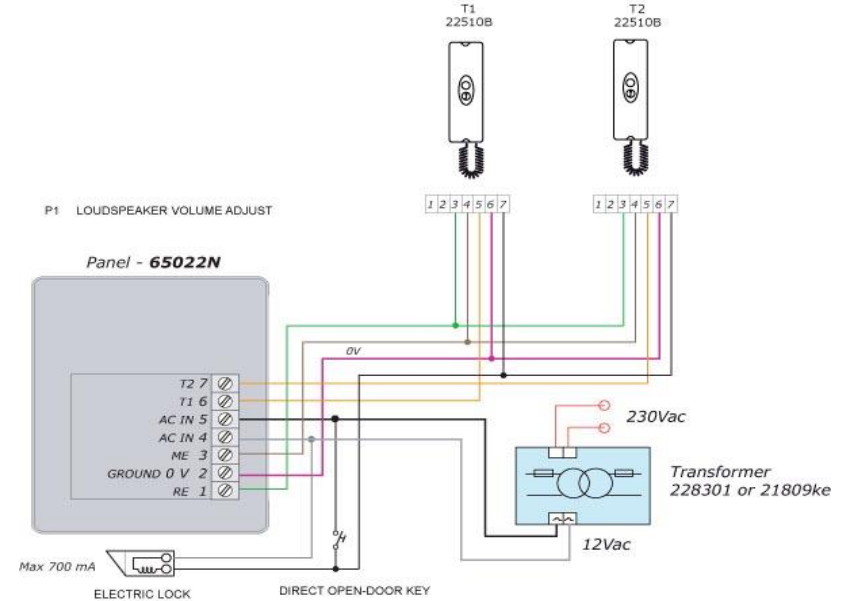

2 Button Entry

For further information contact:

Securefast plc

Unit 6 & 7

The Cedars Business Centre

Avon Road, Cannock

Staffordshire

WS11 1QJ

Call > +44 (0) 1704 502801

Email > sales@securefast.co.uk

Visit > www.securefast.co.uk