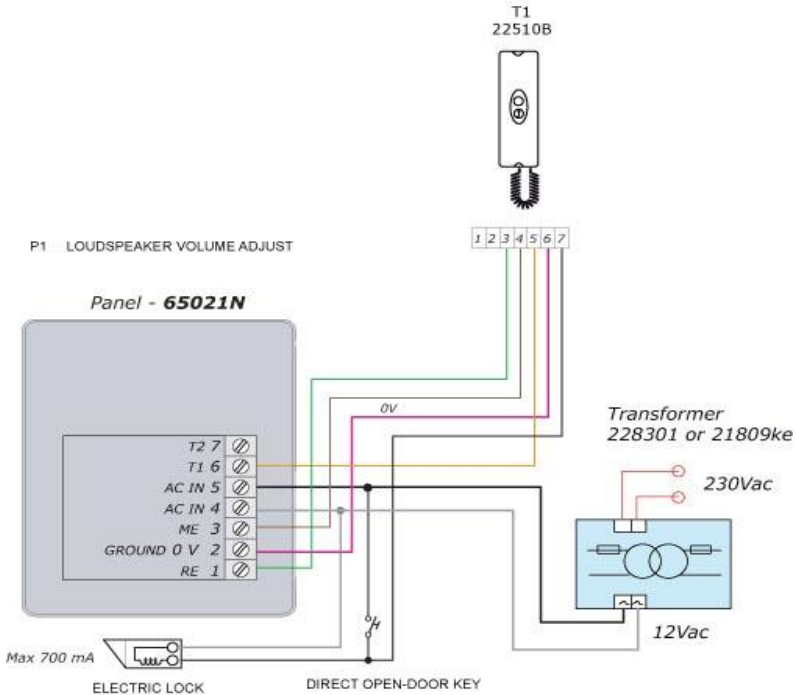

#### Features & Benefits

- Available as 1 & 2 Way Door Stations have large Blue lit buttons
- Aluminium fascia design prevents water ingress into the speaker
- High visibility large blue backlit call button
- Slim line surface mounted
- Attractive stylish Ellisse handset provides a modern appearance
- Address windows
- 5 wire connection
- Up to 3 handsets can be fitted to each call button
- Each kit is supplied with a F21809 Transformers
- Number of handsets included to match the same number of call buttons

##### Single Button Entry

**Finishes** Anodises Aluminium Kit with White Handset

**Size** W96mm x H154mm x D32mm

**Usages** Ideal for Single and Dual occupancy buildings, particularly where visibility may be a problem