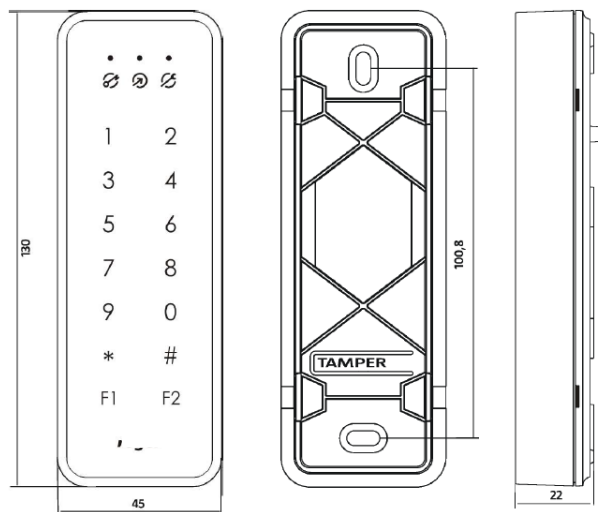

**MIFARE™ Internal Proximity & Touch Keypad Readers**

Features & Benefits

- 12VDC power supply
- ISO/IEC 14443A/MIFARE® cards
- DesFire and sector reading capability
- Up to 7 cm reading range
- Touch keypad
- RACS Clock & Data output format
- Wiegand 26..66bit output format
- LED control input
- Buzzer control input
- Buzzer volume and backlight level control
- Tamper alarm (both enclosure opening and detachment)
- High gloss architectural finish

*The AEN84MF range of slim line readers are ideal for access control systems offering proximity and keypad readers which are CE marked, have screw terminals, touch keypad with backlight and available in black or white.*

The readers have tamper protection and the proximity cards can be read up to 7cm away from the readers using ISO cards.

Code	Description
AEN84MF-B	Proximity Reader with keypad, black panel, dark grey enclosure
AEN84MF-BK-B	Proximity Reader without keypad, black panel, dark grey enclosure
AEN84MF-W	Proximity Reader with keypad, white panel and enclosure
AEN84MF-BK-W	Proximity Reader without keypad, white panel and enclosure

## MIFARE™ Internal Proximity & Touch Keypad Readers

Technical Specification	
Supply voltage	10 – 15 vdc
Current consumption (average)	95mA (75mA for version without keypad)
Cards	13.56MHz ISO14443A, MIFARE® Classic
Reading range	Up to 7 cm (for ISO size card)
Anti-sabotage protection (Tamper)	Isolated NO/NC contact, 100mA/24V, normally closed when enclosure is closed
Environmental Class (EN50133-1)	Class II, indoor temperature from -10°C up to +50°C, relative humidity: 10 to 95% (non-condensing)
Dimensions H x W x D	130 x 45 x 22 mm
Weight	100g
Approvals	CE EN501 30-4, EN55022 EMC (Electromagnetic Capability) EN300 330-1, EN300 330-2, EN60950-1 R&TTE (Radio Directive)