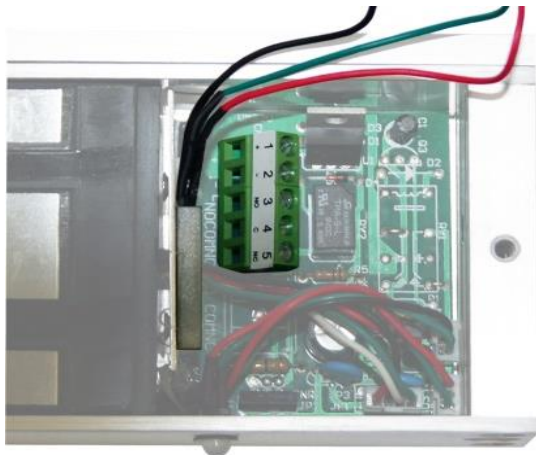

Deedlock Slimline Electro Magnetic Locks with Door Status Monitoring

Technical Information

	AEM10002/DS	AEM10004/DS
Operating Voltage	12/24v DC	
Maximum Current Draw	500mA / 250mA	1 Amp / 500mA
Lock Sensor Output	C/NO/NC (0.5 amp)	C/NO/NC x 2 (0.5 amp)
Door Status Output	C/NO/NC (0.5 amp)	C/NO/NC x 2 (0.5 amp)
Dimensions	L250 x W25 x H50mm	L500 x W25 x H50mm
Weight	2kg	3.95kg
Operating Temperature	-10°C to 55°C	
Input Voltage	Selectable via Jumpers	

Technical Drawing

Contacts	
+	Power Input
-	
NO	Lock Status Output
COM	
NC	

Features & Benefits

- True Door Status sensor
- Designed to be operated by 12 or 24CV dc systems
- Easy to install
- Low maintenance with no moving parts
- Satin Anodised Aluminium finish
- Retrofit with Securefast range of Brackets
- Safety bolts which prevent magnet from detaching from bracket
- Single and Double Electro Magnetic Locks available
- Fire rated to EN1634-1 for 30 & 60 minute Fire Doors

For further information contact:

Securefast plc
Unit 6 & 7
The Cedars Business Centre
Avon Road, Cannock
Staffordshire
WS11 1QJ

Call> +44 (0) 1704 502801

Email > sales@securefast.co.uk

Visit > www.securefast.co.uk